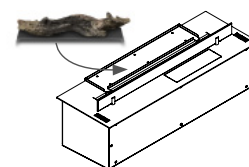

CONTROL OPTIONS

included

included

optional

'FLA3 NET-ZERO' APP

Control the fire with your smartphone!

optional tray with 1 ceramic log
(installed on the top of the burner, behind the fire line)

O-TL certified 