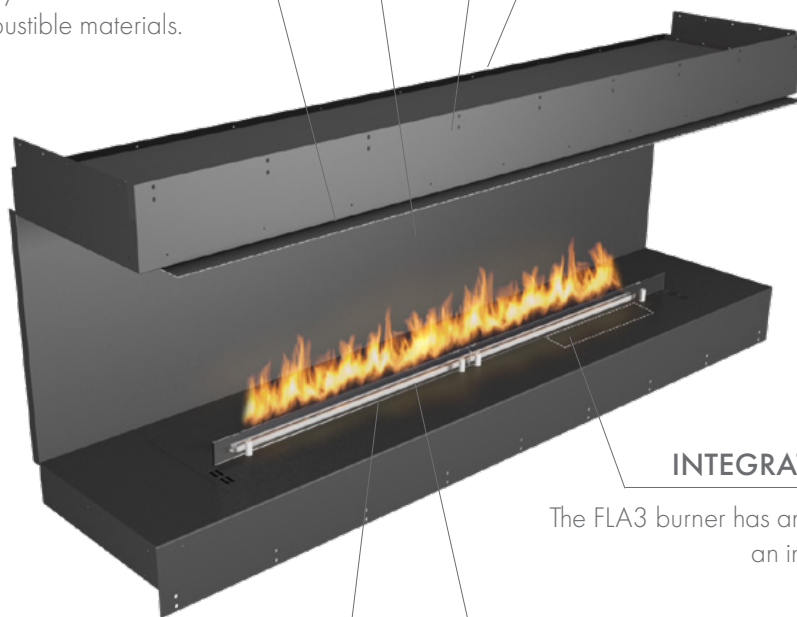

FORMA 1800 THREE-SIDED

WITH FLA3 1490 AUTOMATIC ETHANOL BURNER

Net Zero fireplace with the BEV Technology[®]

BEST BUILD QUALITY

The product passed extensive tests carried out by the leading certification institutes. It is manufactured according to UL standards and is O-TL certified, meeting the most demanding safety and quality requirements.

THREE-SIDED FIREPLACE

The three-sided fireplace brings a true panoramic fire. Enjoy the widest flame from three different sides.

PROTECTIVE DEFLECTOR

With the attached deflector you can cover the fireplace housing with combustible materials.

TRUE ZERO CLEARANCE

The feature that allows you to install the fireplace in a housing construction made of combustible materials.

INTEGRATED CONTROL PANEL

The FLA3 burner has an intuitive control panel and an inlet for automatic refuelling.

Forma 1800 Three-Sided

Burner model	FLA3 1490 (BEV Technology®)
Fuel tank capacity	8.6 L
Maximum burn time	11 hours
Maximum heat output	13.0 kW
Minimum room cubature	130 m ³
Flame height regulation	6 stages
Weight	100.4 kg
Fuel type	bioethanol 95 - 96,6%
Flue	not required
Air change rate	1 space volume per hour
Power supply	230 V
Finish	black powder coating
Materials	steel, galvanized steel, toughened glass
Application	for indoor use only