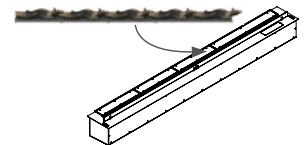

CONTROL OPTIONS

included

included

optional

'FLA3 NET-ZERO' APP

Control the fire with your smartphone!

optional tray with 5 ceramic logs or white stones
(installed on the top of the burner, behind the fire line)