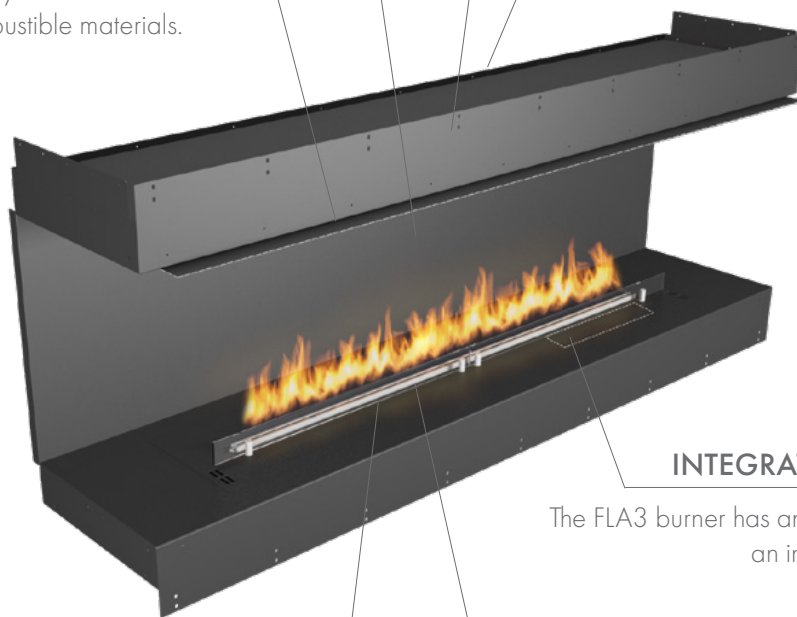

FORMA 2700 THREE-SIDED WITH FLA3 2490 AUTOMATIC ETHANOL BURNER

Net Zero fireplace with the BEV Technology[®]

BEST BUILD QUALITY

The product passed extensive tests carried out by the leading certification institutes. It is manufactured according to UL standards and is O-TL certified, meeting the most demanding safety and quality requirements.

THREE-SIDED FIREPLACE

The three-sided fireplace brings a true panoramic fire. Enjoy the widest flame from three different sides.

PROTECTIVE DEFLECTOR

With the attached deflector you can cover the fireplace housing with combustible materials.

TRUE ZERO CLEARANCE

The feature that allows you to install the fireplace in a housing construction made of combustible materials.

INTEGRATED CONTROL PANEL

The FLA3 burner has an intuitive control panel and an inlet for automatic refuelling.

Forma 2700 Three-Sided

Burner model	FLA3 2490 (BEV Technology®)
Fuel tank capacity	14.8 L
Maximum burn time	12 hours
Maximum heat output	22.5 kW
Minimum room cubature	225 m ³
Flame height regulation	6 stages
Weight	198.9 kg
Fuel type	bioethanol 95 - 96,6%
Flue	not required
Air change rate	1 space volume per hour
Power supply	230 V
Finish	black powder coating
Materials	steel, galvanized steel, toughened glass
Application	for indoor use only